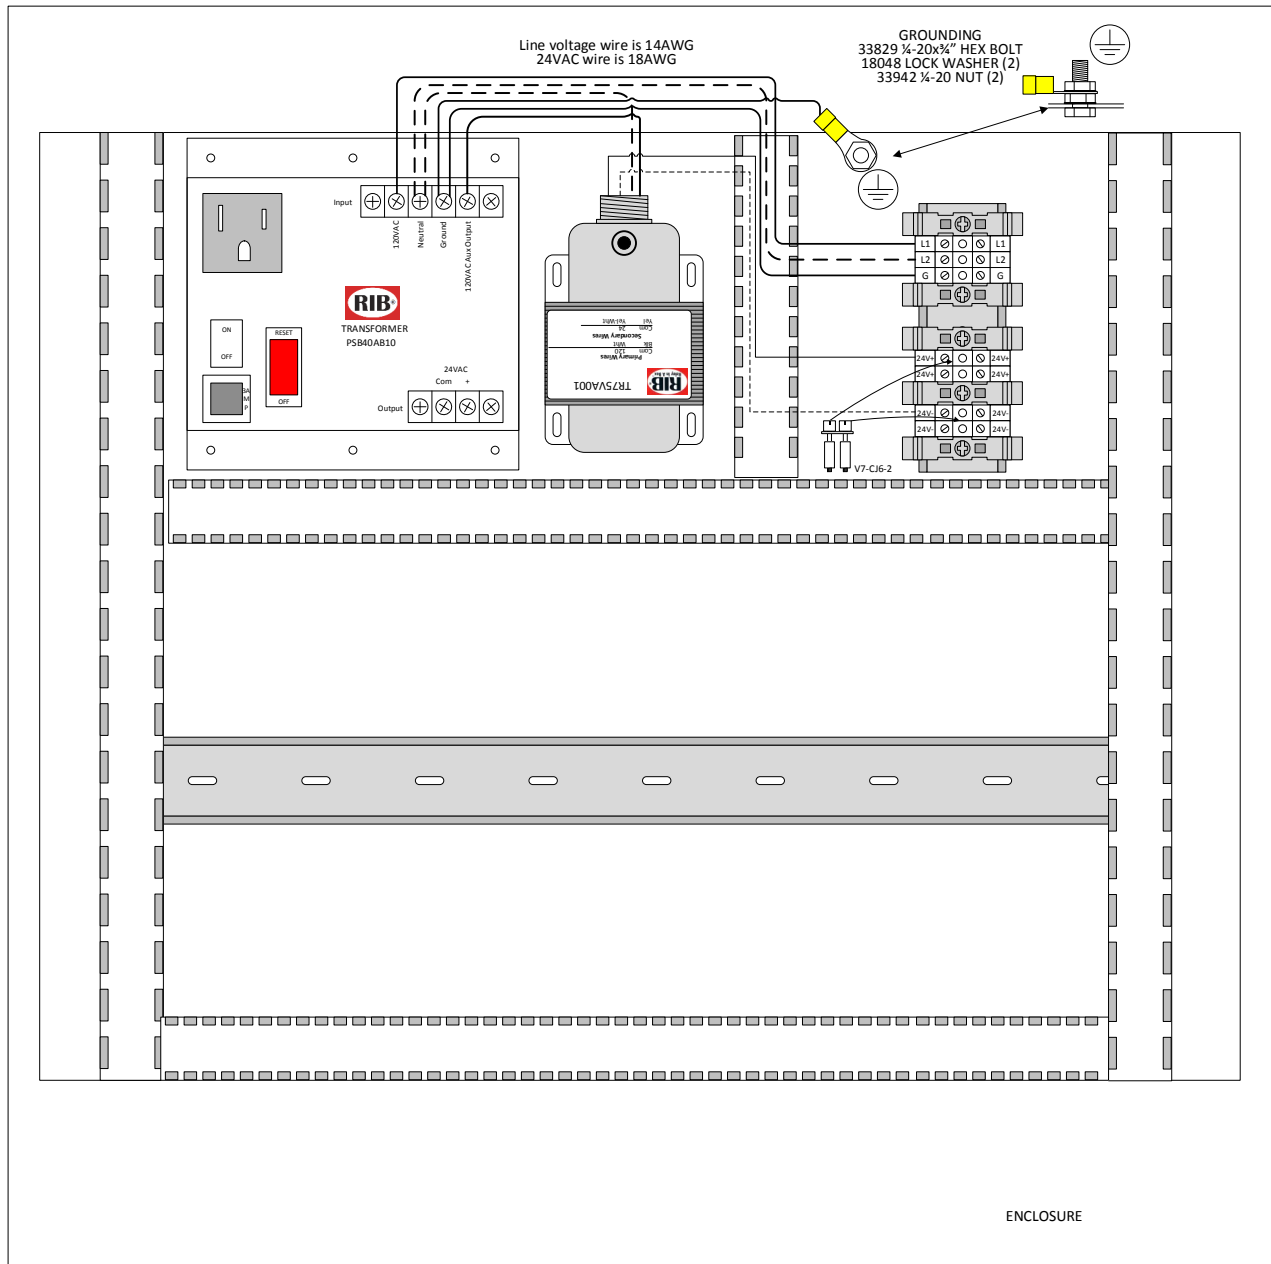

BUILDING CONTROLS GROUP FABRICATED UL CONTROL PANELS

UL-20206-40-75

40VA Power Supply, 75va secondary transformer
Space for customer installed components 15" Wide x 7-1/2" Height

Building Controls Group

2300 Myrtle Ave. St. Paul, MN 55114 (651)289-1310

On Line at buildingcontrolsgroup.com