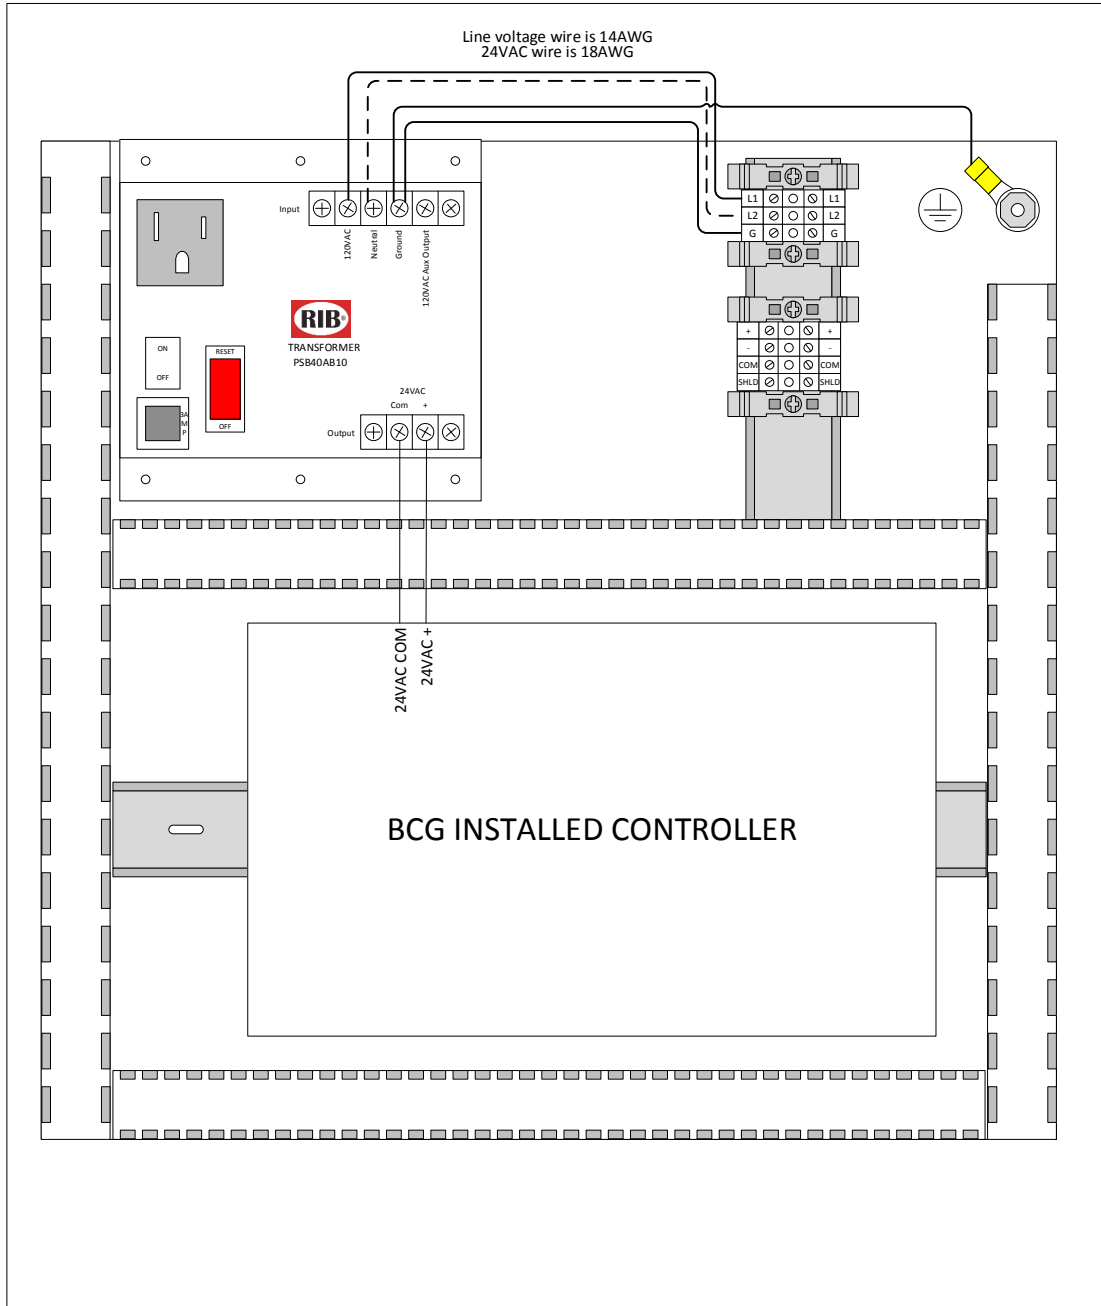

BUILDING CONTROLS GROUP FABRICATED UL CONTROL PANELS

UL-19166-40-20

40VA Power Supply, 20va secondary transformer
 Space for customer installed components 12-1/2" Wide x 7" Height

Building Controls Group

2300 Myrtle Ave. St. Paul, MN 55114 (651)289-1310

On Line at buildingcontrolsgroup.com

BUILDING CONTROLS GROUP FABRICATED UL CONTROL PANELS

UL-19166-40-75

40VA Power Supply, 75va secondary transformer
 Space for customer installed components 12-1/2" Wide x 7" Height

BUILDING CONTROLS GROUP FABRICATED UL CONTROL PANELS

UL-19166-40-JACE

40VA Power Supply, requires installation of controller at BCG.
 Space for customer installed components 12-1/2" Wide x 7" Height

Building Controls Group