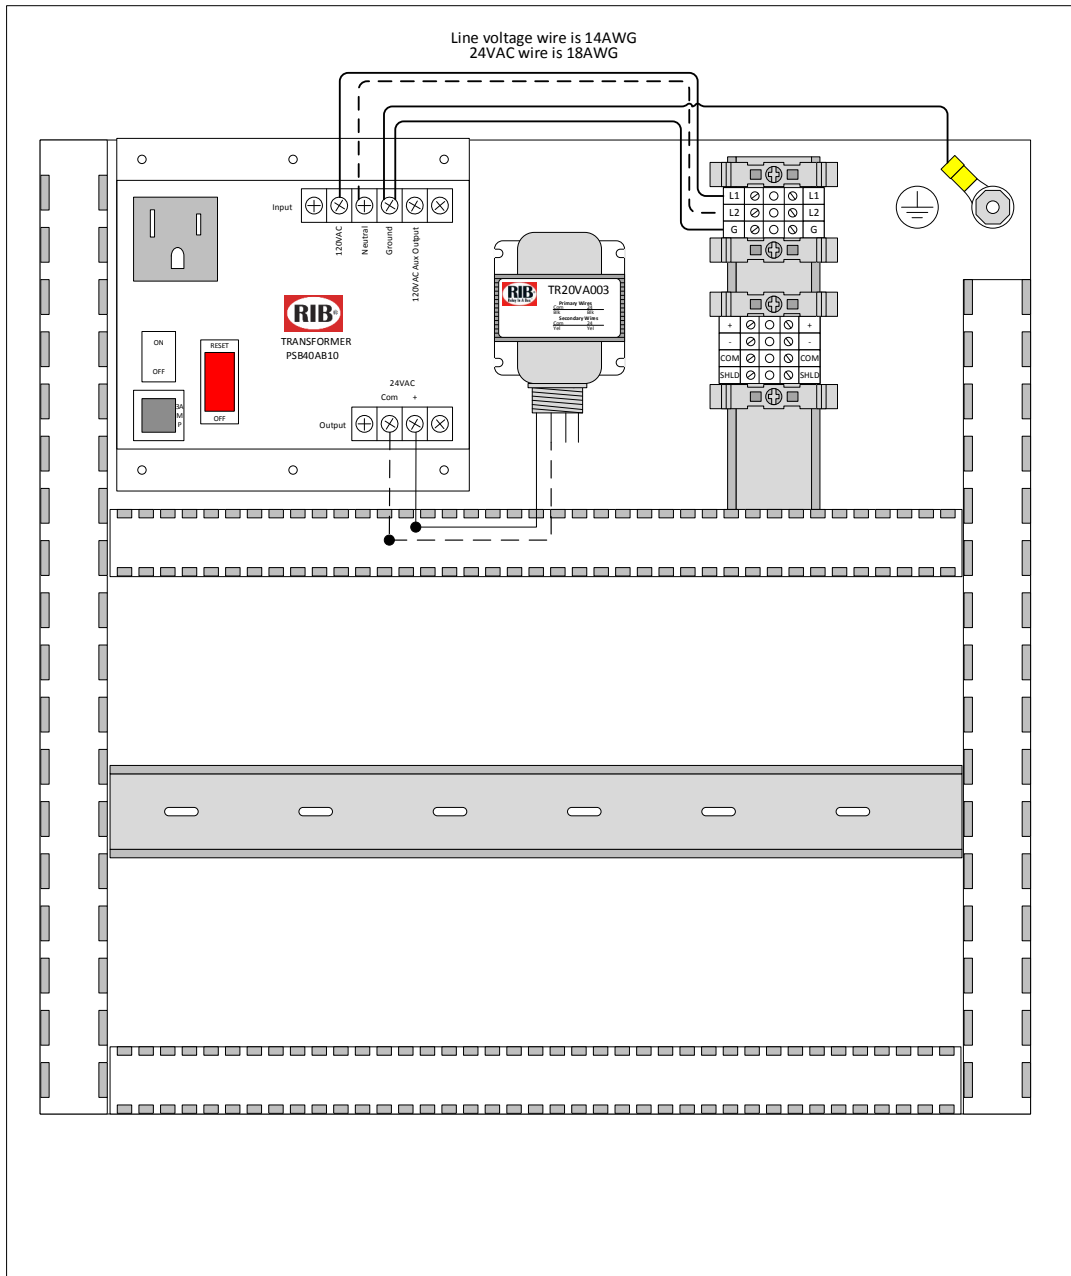

BUILDING CONTROLS GROUP FABRICATED UL CONTROL PANELS

UL-19166-40-20

40VA Power Supply, 20va secondary transformer
 Space for customer installed components 12-1/2" Wide x 7" Height

Building Controls Group

2300 Myrtle Ave. St. Paul, MN 55114 (651)289-1310

On Line at buildingcontrolsgroup.com

BUILDING CONTROLS GROUP FABRICATED UL CONTROL PANELS

UL-19166-40-75

40VA Power Supply, 75va secondary transformer
 Space for customer installed components 12-1/2" Wide x 7" Height

BUILDING CONTROLS GROUP FABRICATED UL CONTROL PANELS

UL-19166-40-JACE

40VA Power Supply, requires installation of controller at BCG.
 Space for customer installed components 12-1/2" Wide x 7" Height

Building Controls Group

2300 Myrtle Ave. St. Paul, MN 55114 (651)289-1310

On Line at buildingcontrolsgroup.com

BUILDING CONTROLS GROUP FABRICATED UL CONTROL PANELS

UL-20206-40-75

40VA Power Supply, 75va secondary transformer
 Space for customer installed components 15" Wide x 7-1/2" Height