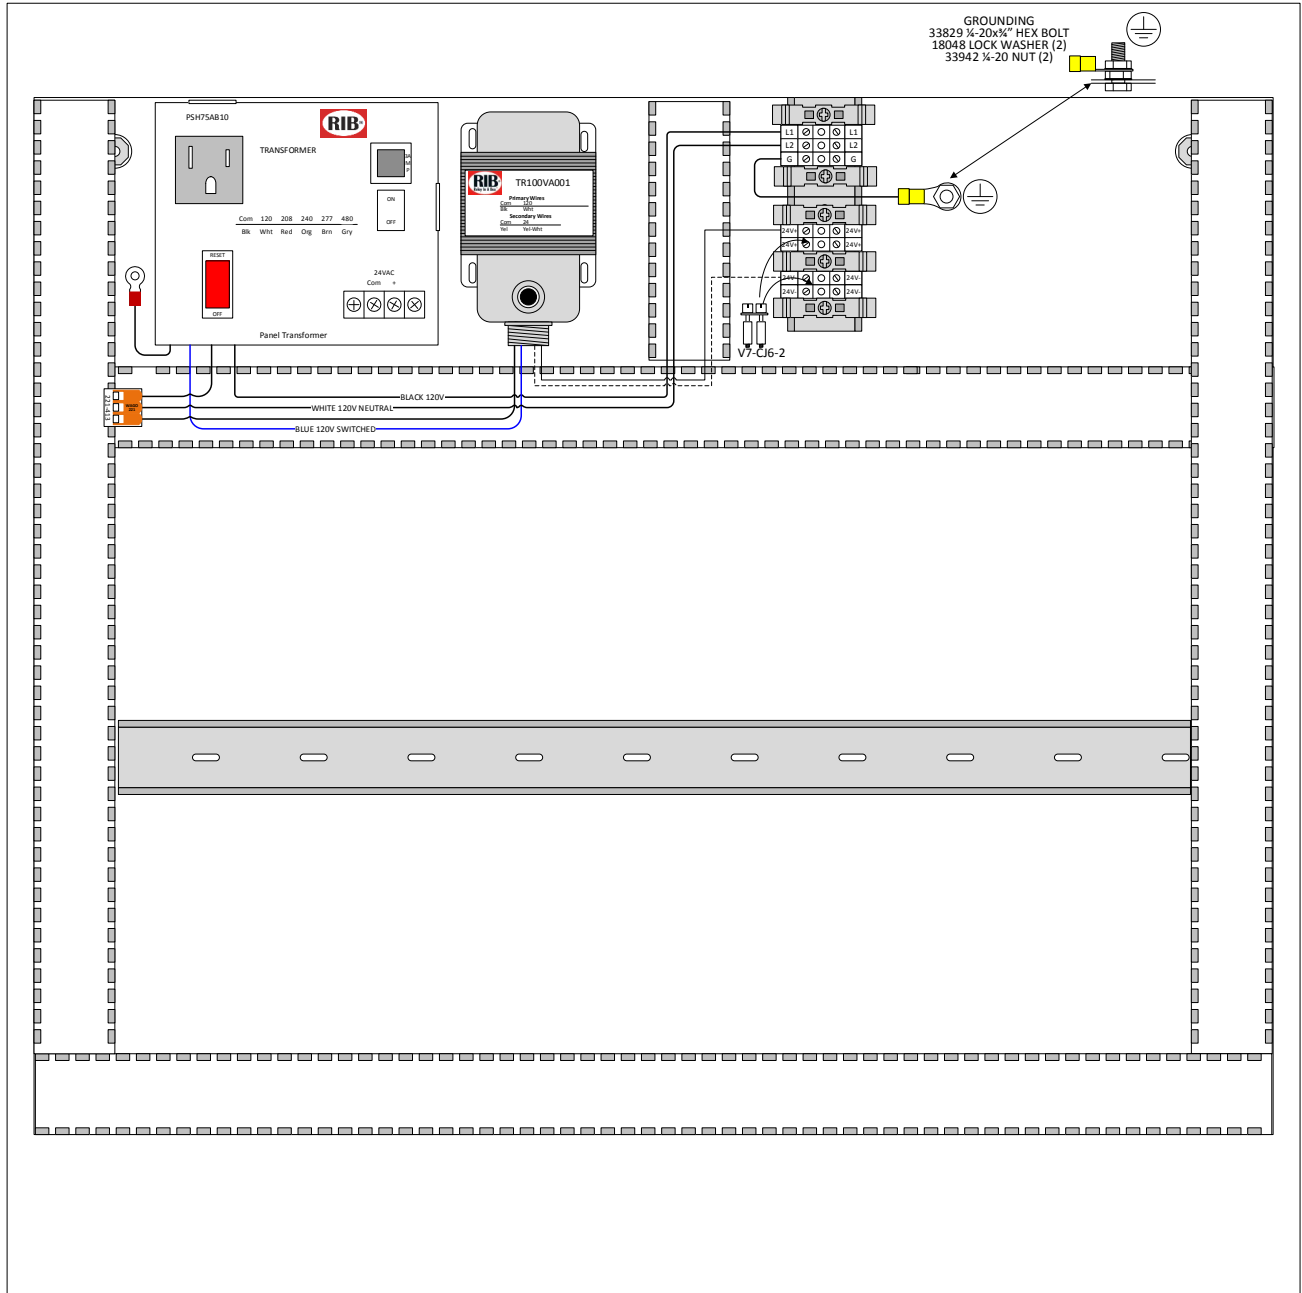

Building Controls Group

2300 Myrtle Ave. St. Paul, MN 55114 (651)289-1310

On Line at buildingcontrolsgroup.com

BUILDING CONTROLS GROUP FABRICATED UL CONTROL PANELS

UL-24246-75-100

75VA Power Supply, 75va secondary transformer
 Space for customer installed components 20" Wide x 11-1/4" Height

Building Controls Group

2300 Myrtle Ave. St. Paul, MN 55114 (651)289-1310

On Line at buildingcontrolsgroup.com

BUILDING CONTROLS GROUP FABRICATED UL CONTROL PANELS

UL-36246-100-100

100VA Power Supply, 100va secondary transformer
 Space for customer installed components 19" Wide x 23-1/2" Height