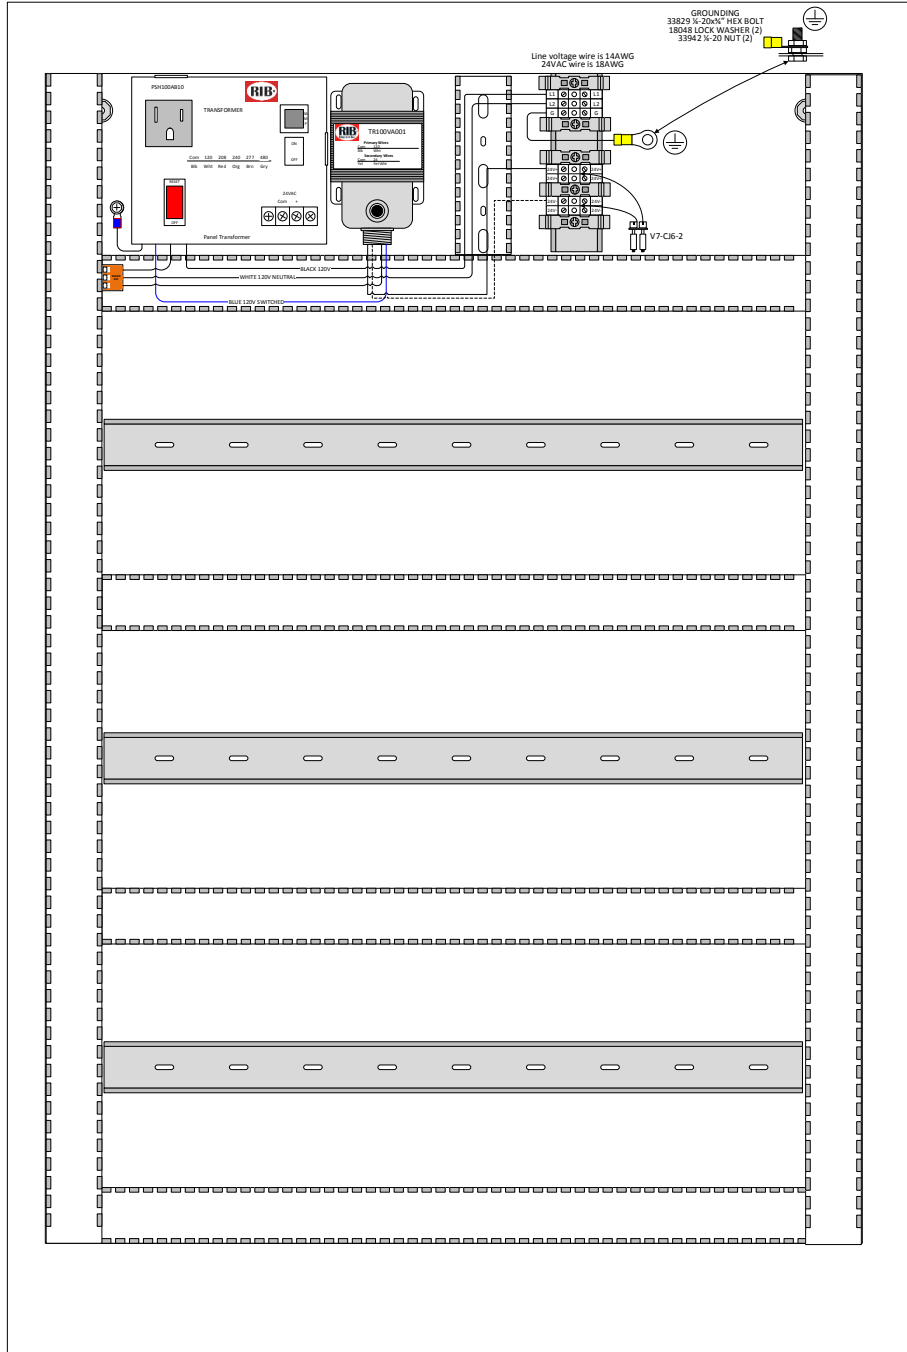

Building Controls Group

2300 Myrtle Ave. St. Paul, MN 55114 (651)289-1310

On Line at buildingcontrolsgroup.com

BUILDING CONTROLS GROUP FABRICATED UL CONTROL PANELS

UL-36246-100-100

100VA Power Supply, 100va secondary transformer
 Space for customer installed components 19" Wide x 23-1/2" Height