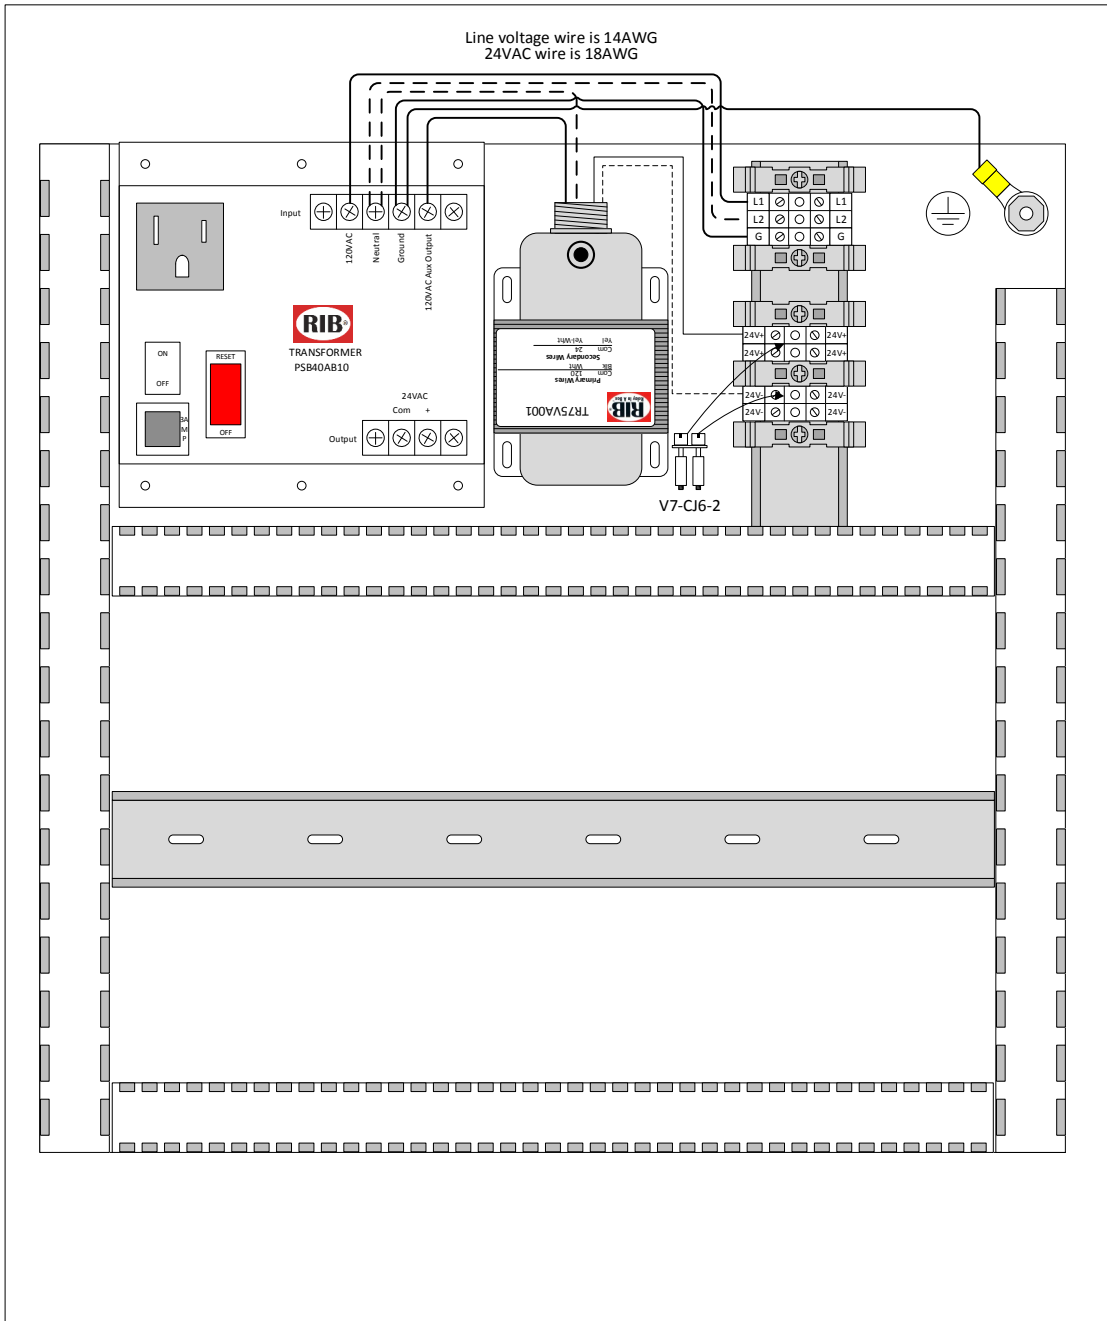

BUILDING CONTROLS GROUP FABRICATED UL CONTROL PANELS

UL-19166-40-20

40VA Power Supply, 20va secondary transformer
 Space for customer installed components 12-1/2" Wide x 7" Height

Building Controls Group

2300 Myrtle Ave. St. Paul, MN 55114 (651)289-1310

On Line at buildingcontrolsgroup.com

BUILDING CONTROLS GROUP FABRICATED UL CONTROL PANELS

UL-19166-40-75

40VA Power Supply, 75va secondary transformer
 Space for customer installed components 12-1/2" Wide x 7" Height

BUILDING CONTROLS GROUP FABRICATED UL CONTROL PANELS

UL-19166-40-JACE

40VA Power Supply, requires installation of controller at BCG.
 Space for customer installed components 12-1/2" Wide x 7" Height

Building Controls Group