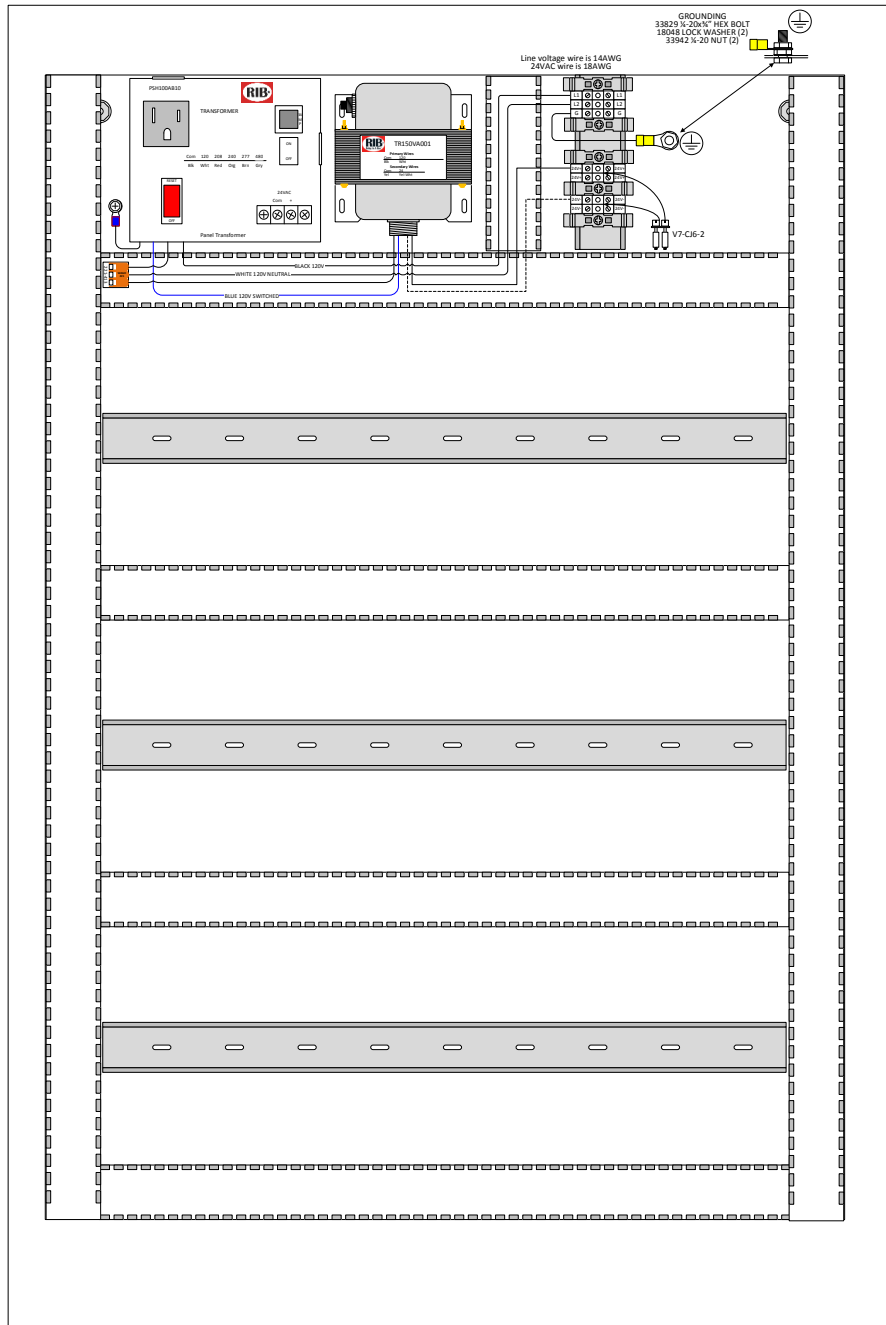

Building Controls Group

2300 Myrtle Ave. St. Paul, MN 55114 (651)289-1310

On Line at buildingcontrolsgroup.com

BUILDING CONTROLS GROUP FABRICATED UL CONTROL PANELS

UL-36246-100-150

100VA Power Supply, 150va secondary transformer
 Space for customer installed components 19" Wide x 23-1/2" Height